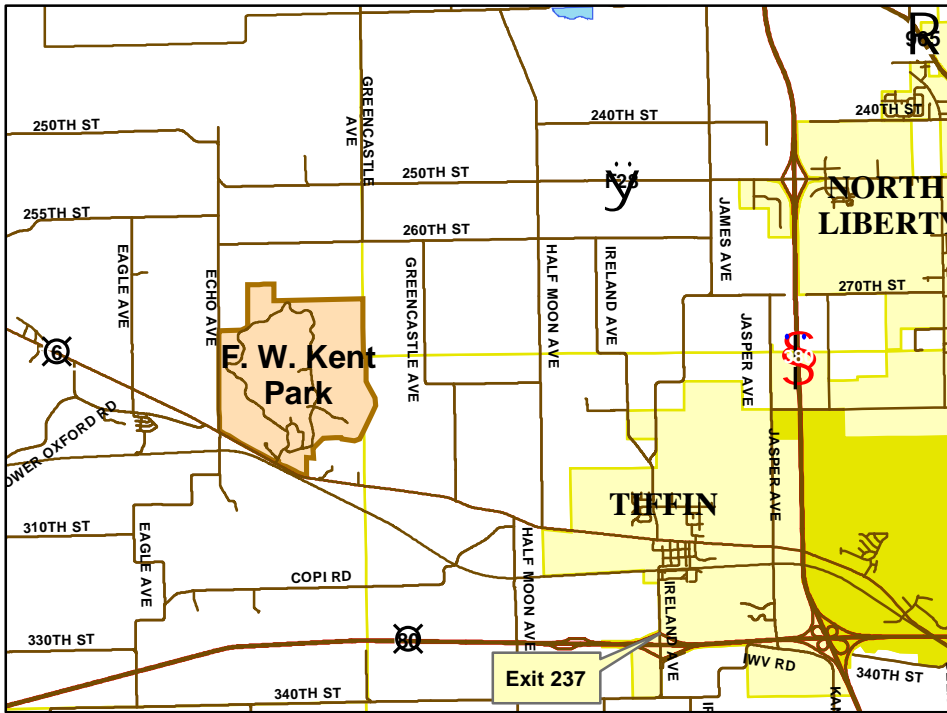

F. W. Kent Park Location Maps

Directions

From I-80 East or West

- 1) Exit 237 onto Ireland Ave. NW
- 2) Turn left onto Grant St.
- 3) Turn left onto HWY 6

From I-380 South or 218 North

- 1) Exit 239 onto I-80 West
- 2) Take next exit, 237, onto Ireland Ave. NW
- 3) Turn left onto Grant St.
- 4) Turn left onto HWY 6